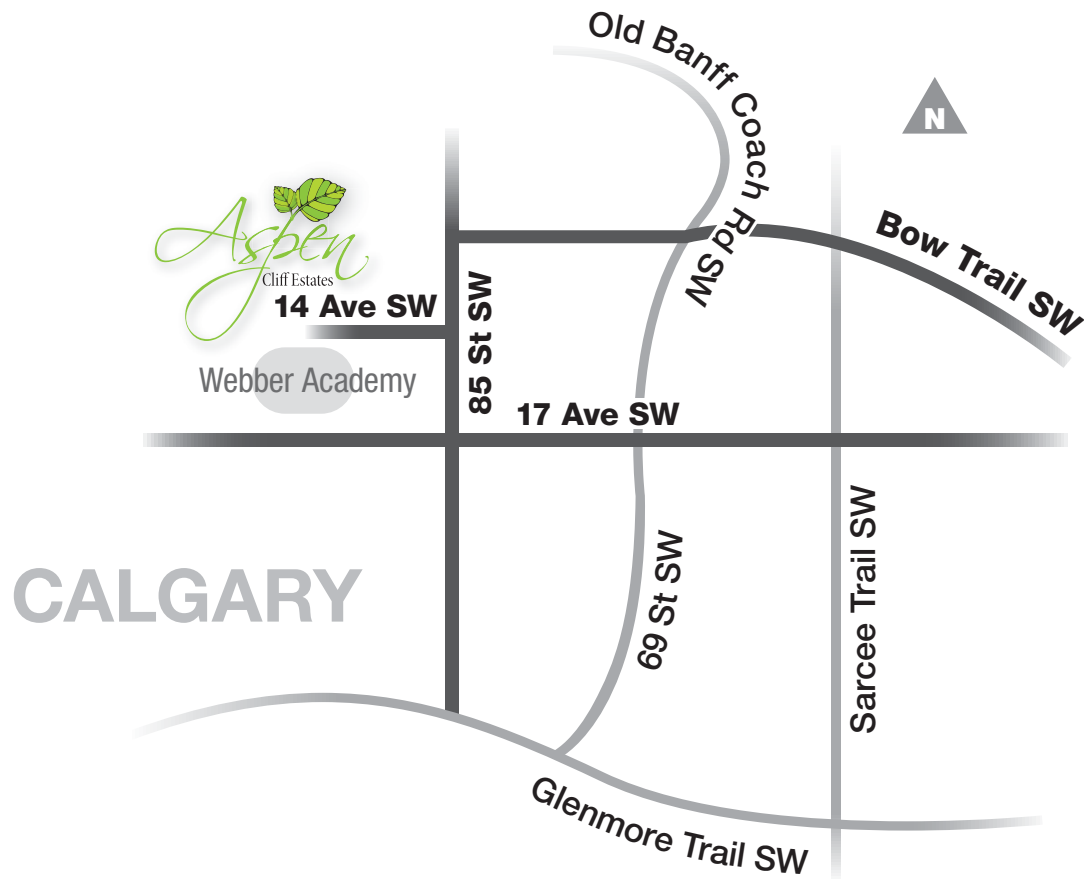

Aspen Cliff Estates **Directional Map**

Take 17th Avenue or Bow Trail

Take 17th Avenue:

- Take 17th Avenue W
- Turn right at 85th St SW
- Turn left on 14th Ave SW
- **Aspen Cliff Estates** is at the end of the street on the right hand side facing Webber Academy.

Take Bow Trail:

- Take Bow Trail SW
- Turn left at 85th St SW
- Turn right on 14th Ave SW
- **Aspen Cliff Estates** is at the end of the street on the right hand side facing Webber Academy.